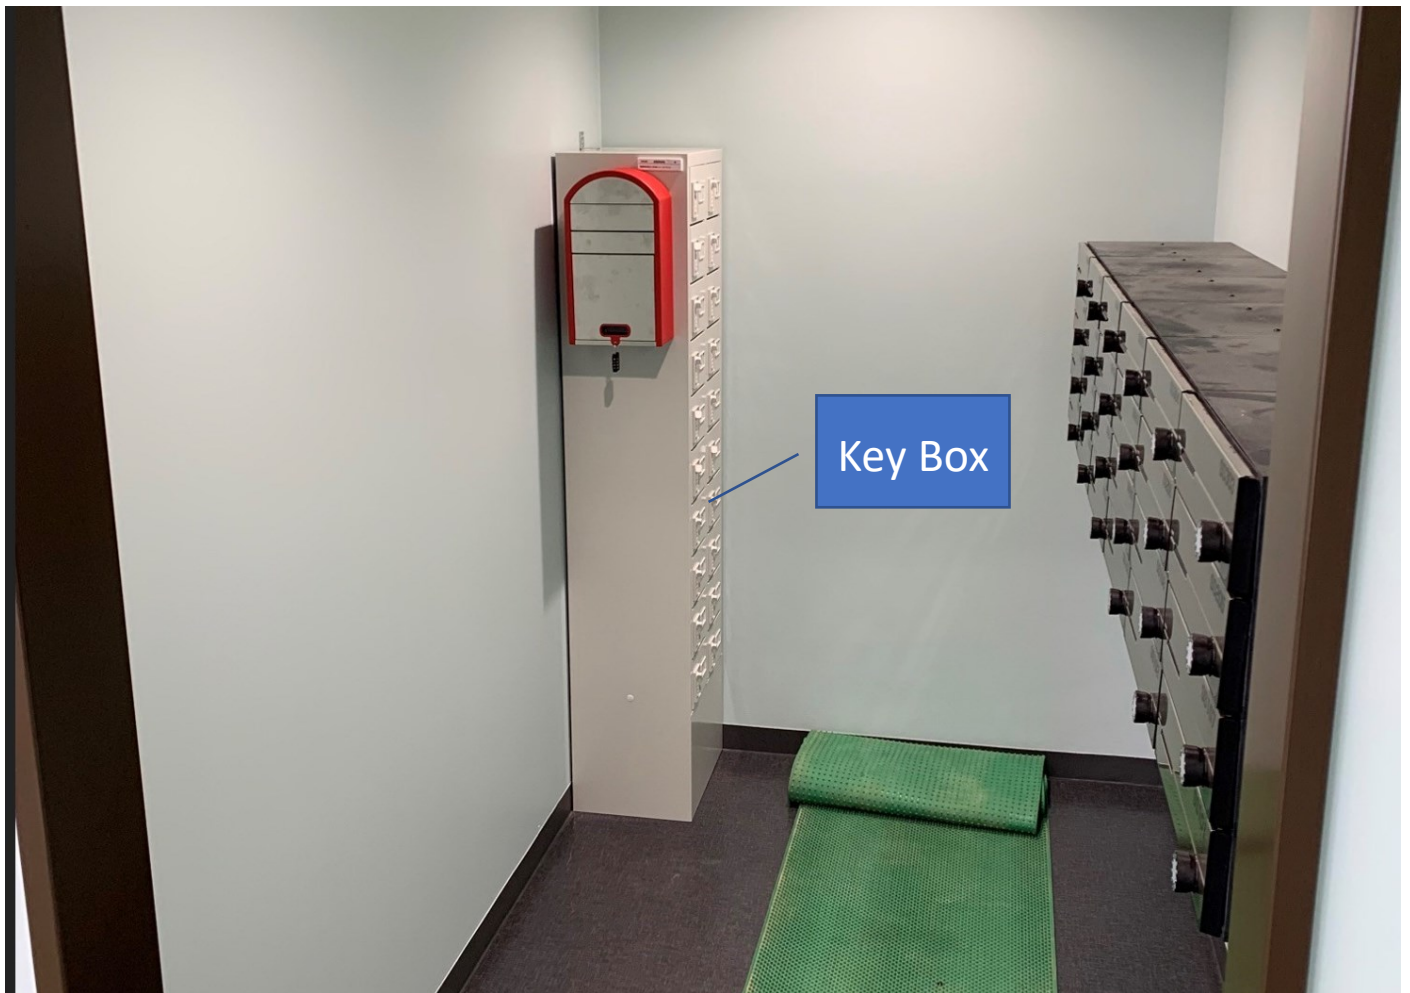

How to find your room key

- ① Go to the the Grdens office

THE GARDENS

- ② Enter the Grdens office.
The key box is near the post boxes.

④ How to open the key box

あけ方

① Set the PIN number.

② Turn the knob.