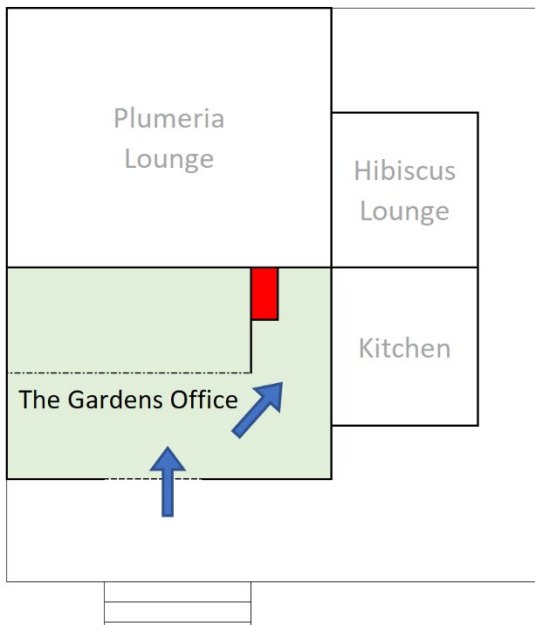

How to find your room key

- ① Go to the the Grdens office

THE GARDENS

- ② Enter the Grdens office.
The key box is near the post boxes.

④ How to open the key box

あけ方

① Set the PIN number.

② Turn the knob.