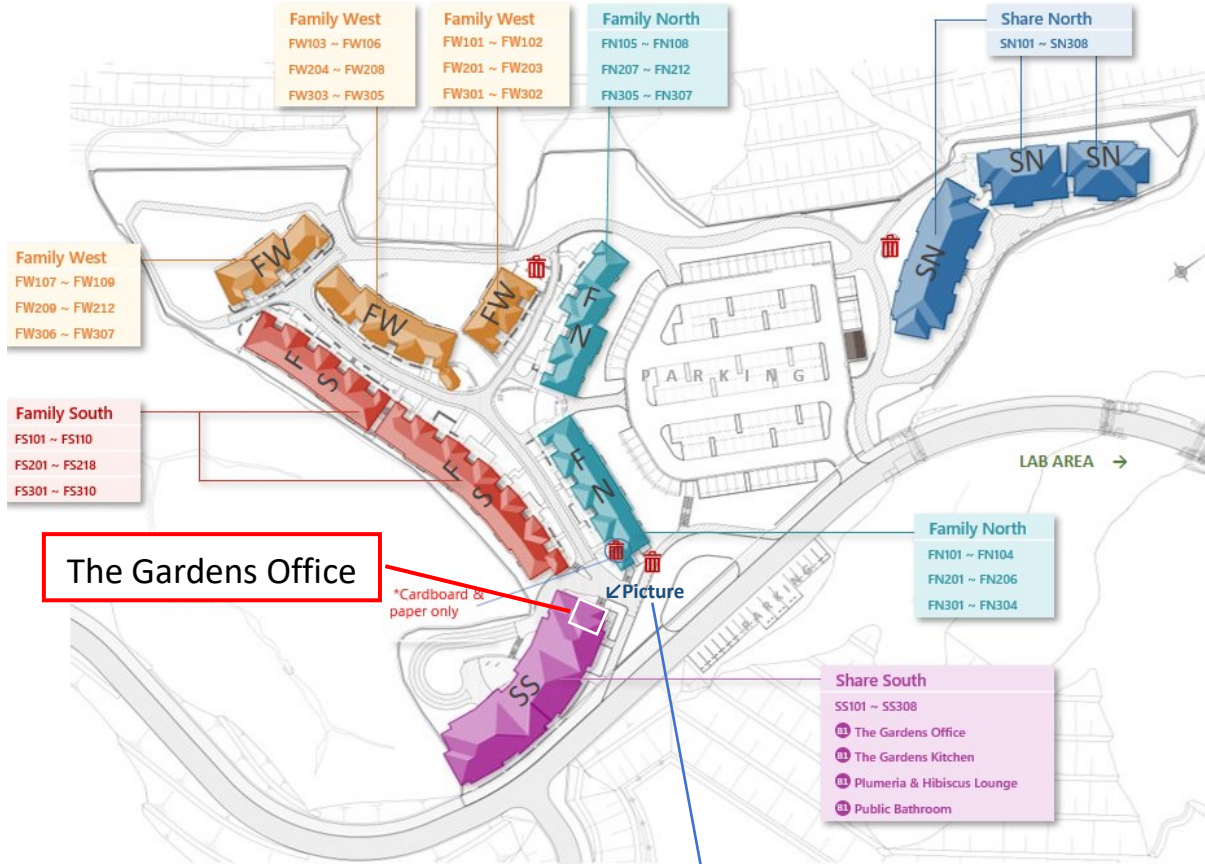

How to find your room key

- ① Go to the the Grdens office

THE GARDENS

- ② Enter the Grdens office.
The key box is near the post boxes.

④ How to open the key box

あけ方

① Set the PIN number.

② Turn the knob.