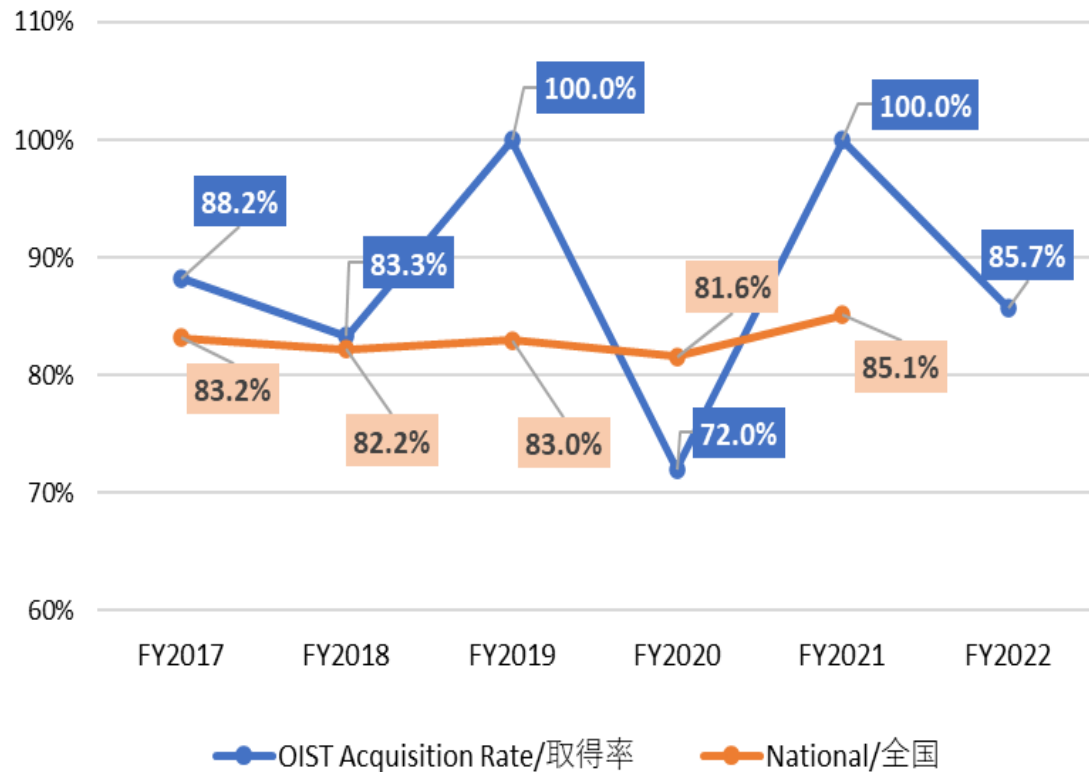

Childcare Leave Acquisition Rate By Gender 男女別の育児休業取得率

As of March 31, 2023
2023年3月末時点

Female Employees / 女性職員

Male Employees / 男性職員