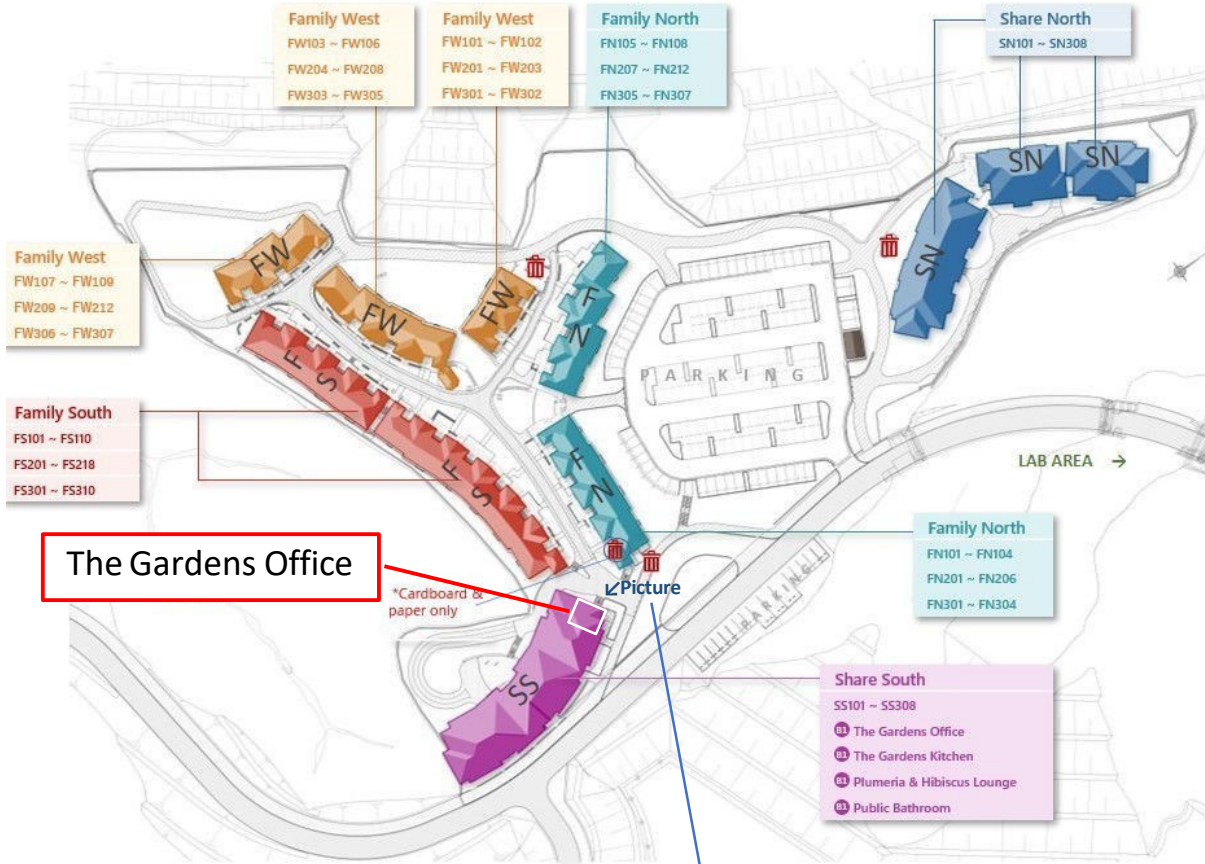

How to find your room key

- Go to the the Grdens office

THE GARDENS

- Enter the Grdens office.
The key box is near the post boxes.

**The Gardens Office is open 24/7.
Please enter even if it's dark
inside at night.
Please be reminded the door is heavy.**

④ How to open the key box

あけ方

① Set the PIN number.

② Turn the knob.