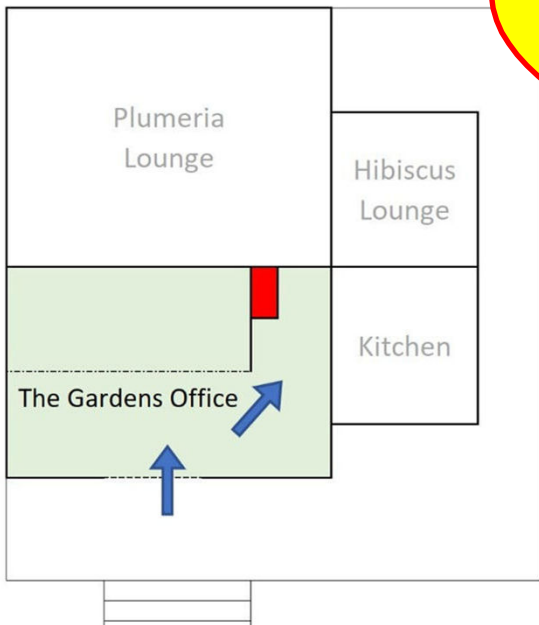

How to find your room key

- Go to the the Grdens office

THE GARDENS

- Enter the Grdens office.
The key box is near the post boxes.

**The Gardens Office is open 24/7.
Please enter even if it's dark
inside at night.
Please be reminded the door is heavy.**

④ How to open the key box

あけ方

① Set the PIN number.

② Turn the knob.