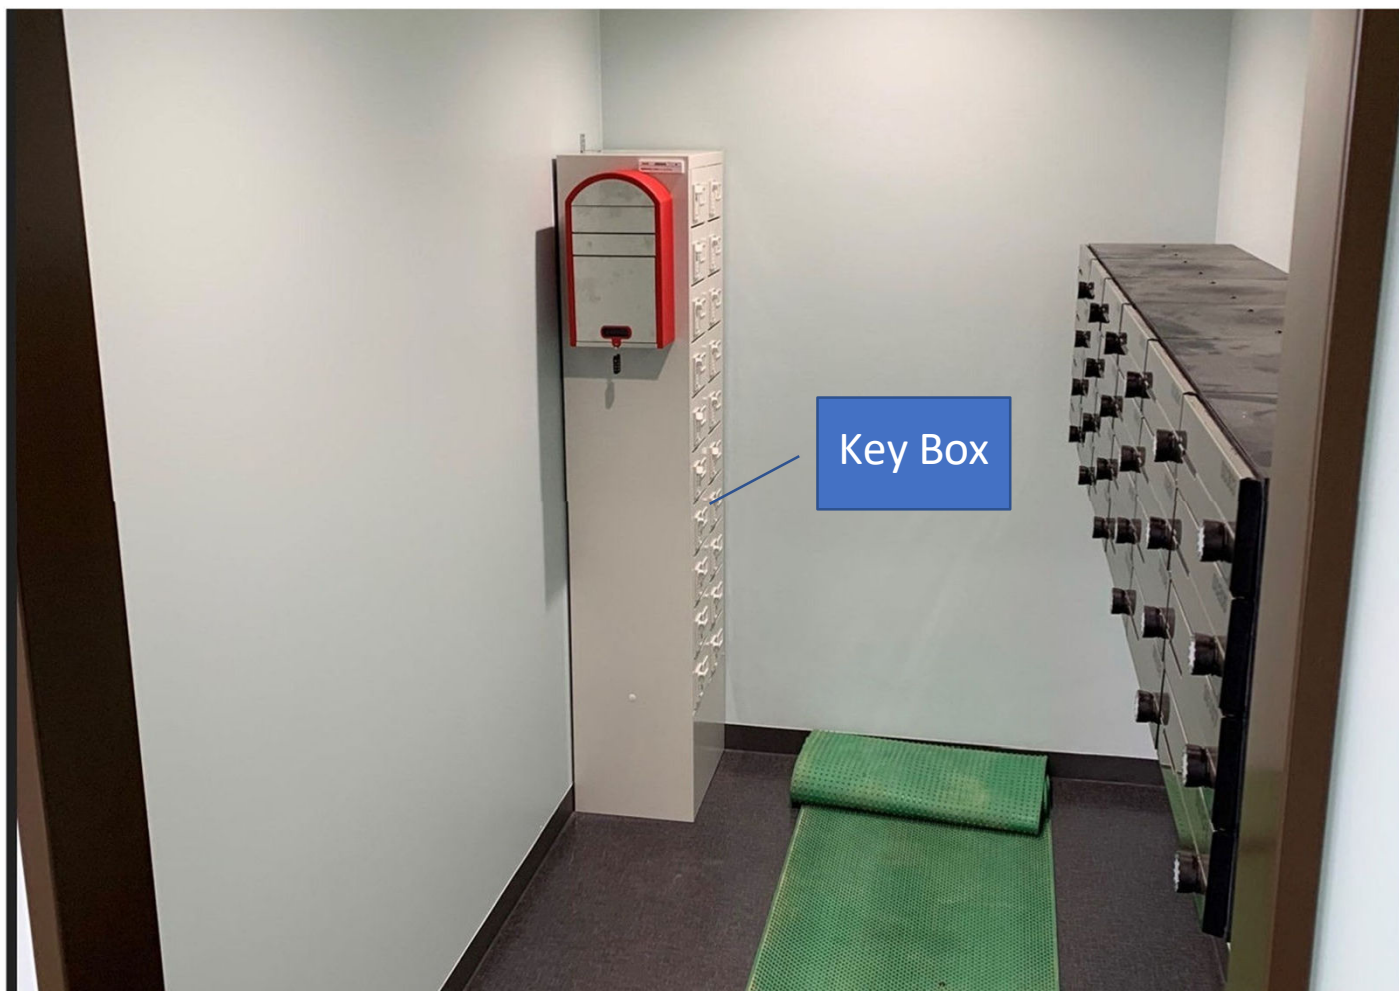

How to find your room key

- Go to the the Grdens office

THE GARDENS

- Enter the Grdens office.
The key box is near the post boxes.

**The Gardens Office is open 24/7.
Please enter even if it's dark
inside at night.
Please be reminded the door is heavy.**

④ How to open the key box

あけ方

① Set the PIN number.

② Turn the knob.