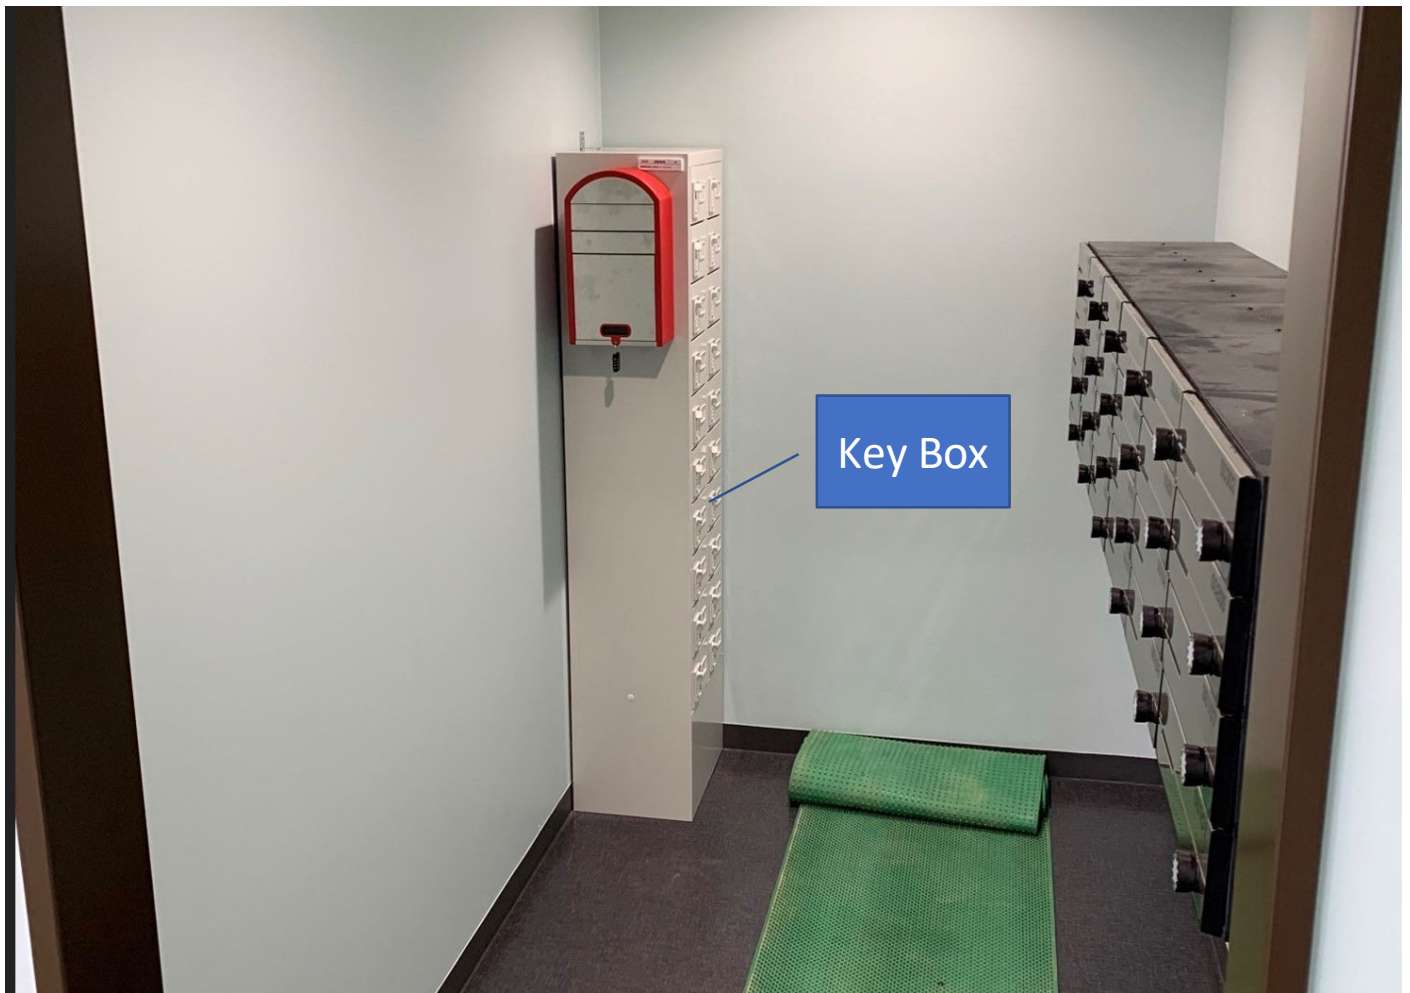

How to find your room key

- ① Go to the the Grdens office

THE GARDENS

- ② Enter the Grdens office.
The key box is near the post boxes.

**The Gardens Office is open 24/7.
Please enter even if it's dark
inside at night.**
Please be aware the door is heavy, so use a
strong light.

④ How to open the key box

あけ方

① Set the PIN number.

② Turn the knob.