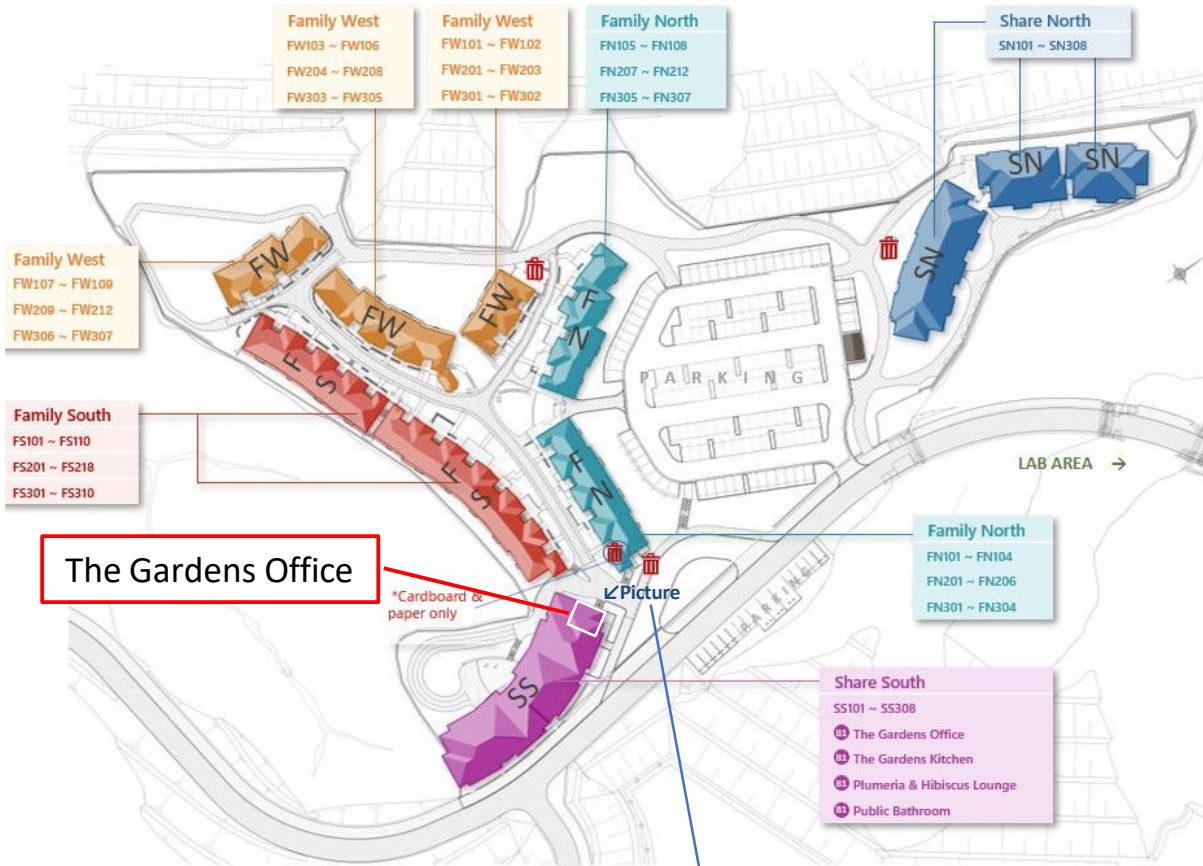

How to find your room key

- ① Go to the the Grdens office

THE GARDENS

- ② Enter the Grdens office.
The key box is near the post boxes.

**The Gardens Office is open 24/7.
Please enter even if it's dark
inside at night.**
Please be aware the door is heavy, so use a
strong light.

④ How to open the key box

あけ方

① Set the PIN number.

② Turn the knob.