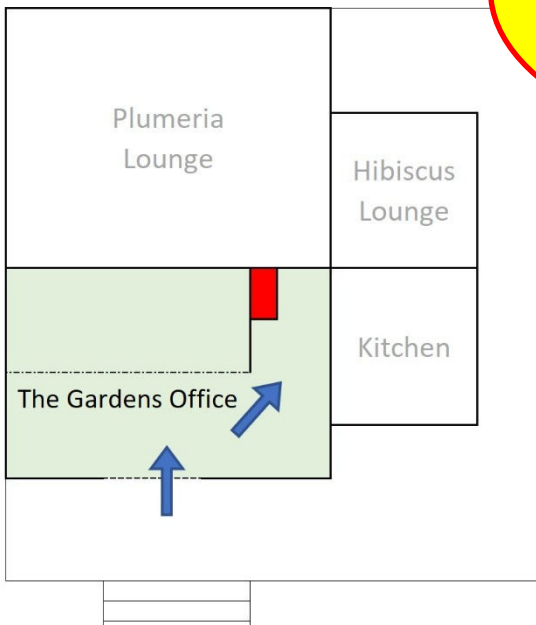

How to find your room key

- ① Go to the the Grdens office

THE GARDENS

- ② Enter the Grdens office.
The key box is near the post boxes.

**The Gardens Office is open 24/7.
Please enter even if it's dark
inside at night.**
Please be aware the door is heavy, so use a
strong light.

④ How to open the key box

あけ方

① Set the PIN number.

② Turn the knob.