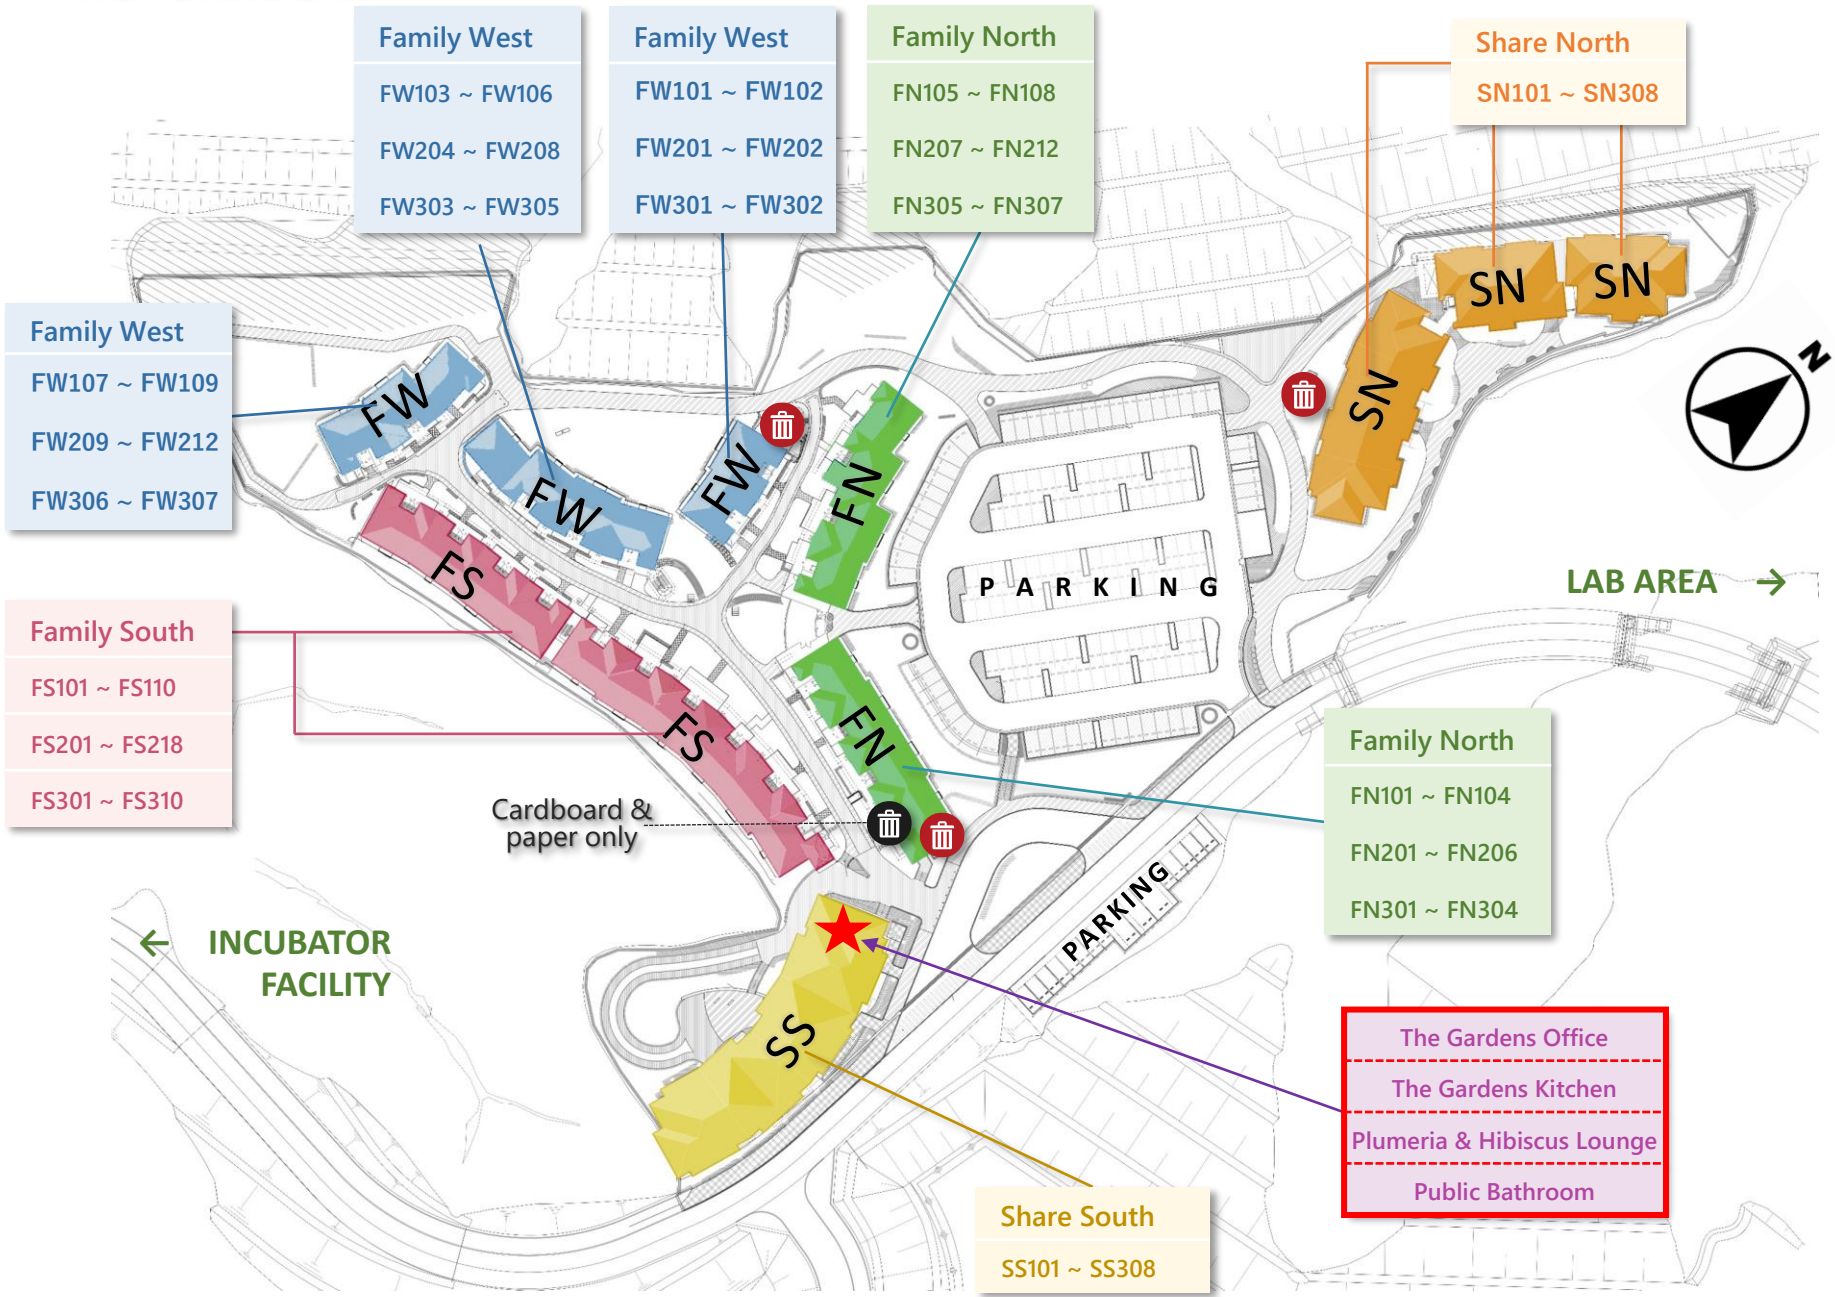

THE GARDENS

Family West
 FW103 ~ FW106
 FW204 ~ FW208
 FW303 ~ FW305

Family West
 FW101 ~ FW102
 FW201 ~ FW202
 FW301 ~ FW302

Family North
 FN105 ~ FN108
 FN207 ~ FN212
 FN305 ~ FN307

Share North
 SN101 ~ SN308

Family West
 FW107 ~ FW109
 FW209 ~ FW212
 FW306 ~ FW307

Family South
 FS101 ~ FS110
 FS201 ~ FS218
 FS301 ~ FS310

Family North
 FN101 ~ FN104
 FN201 ~ FN206
 FN301 ~ FN304

Share South
 SS101 ~ SS308

The Gardens Office
 The Gardens Kitchen
 Plumeria & Hibiscus Lounge
 Public Bathroom

Cardboard & paper only

INCUBATOR FACILITY

LAB AREA →

PARKING

PARKING