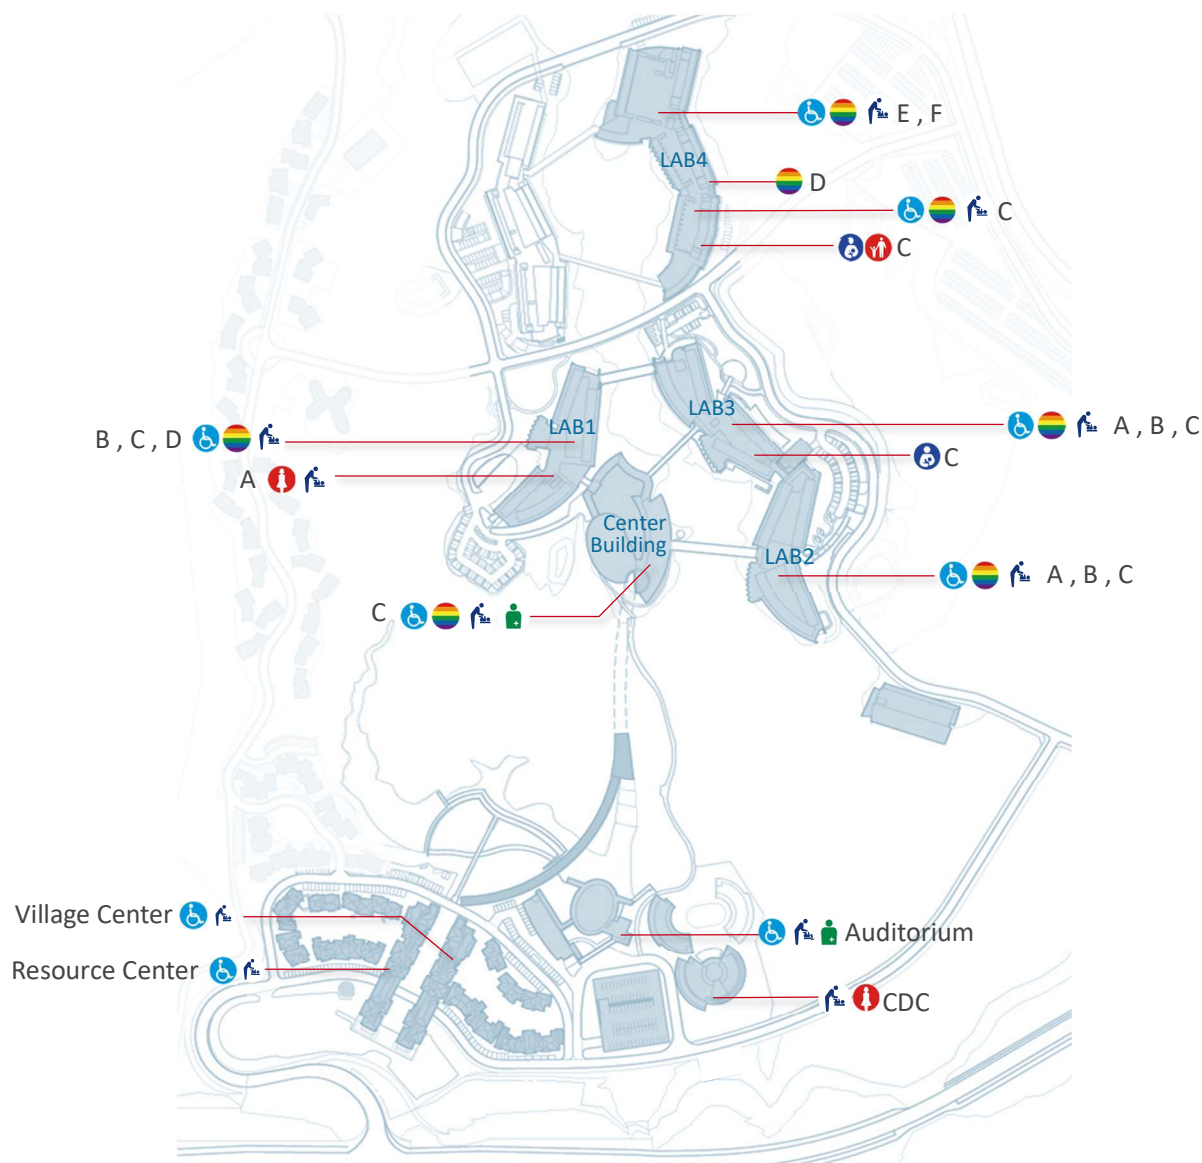

OIST MAIN CAMPUS

Restroom with
Diaper Changing Station

おむつ交換台のあるトイレ

- LAB 1 Level A
 Level B, C, D
- LAB 2 Level A, B, C
- LAB 3 Level A, B, C
- LAB 4 Level C, E, F
- CENTER BUILDING Level C
- AUDITORIUM
- VILLAGE CENTER
- RESOURCE CENTER
- CHILD DEVELOPMENT CENTER

Restroom with
Ostomate

オストメイトのあるトイレ

- CENTER BUILDING Level C
- AUDITORIUM

LAB 3 : Level C

LAB 4 : Level C

OIST SEASIDE HOUSE

Restroom with Diaper Changing Station

おむつ交換台のあるトイレ

Level 1