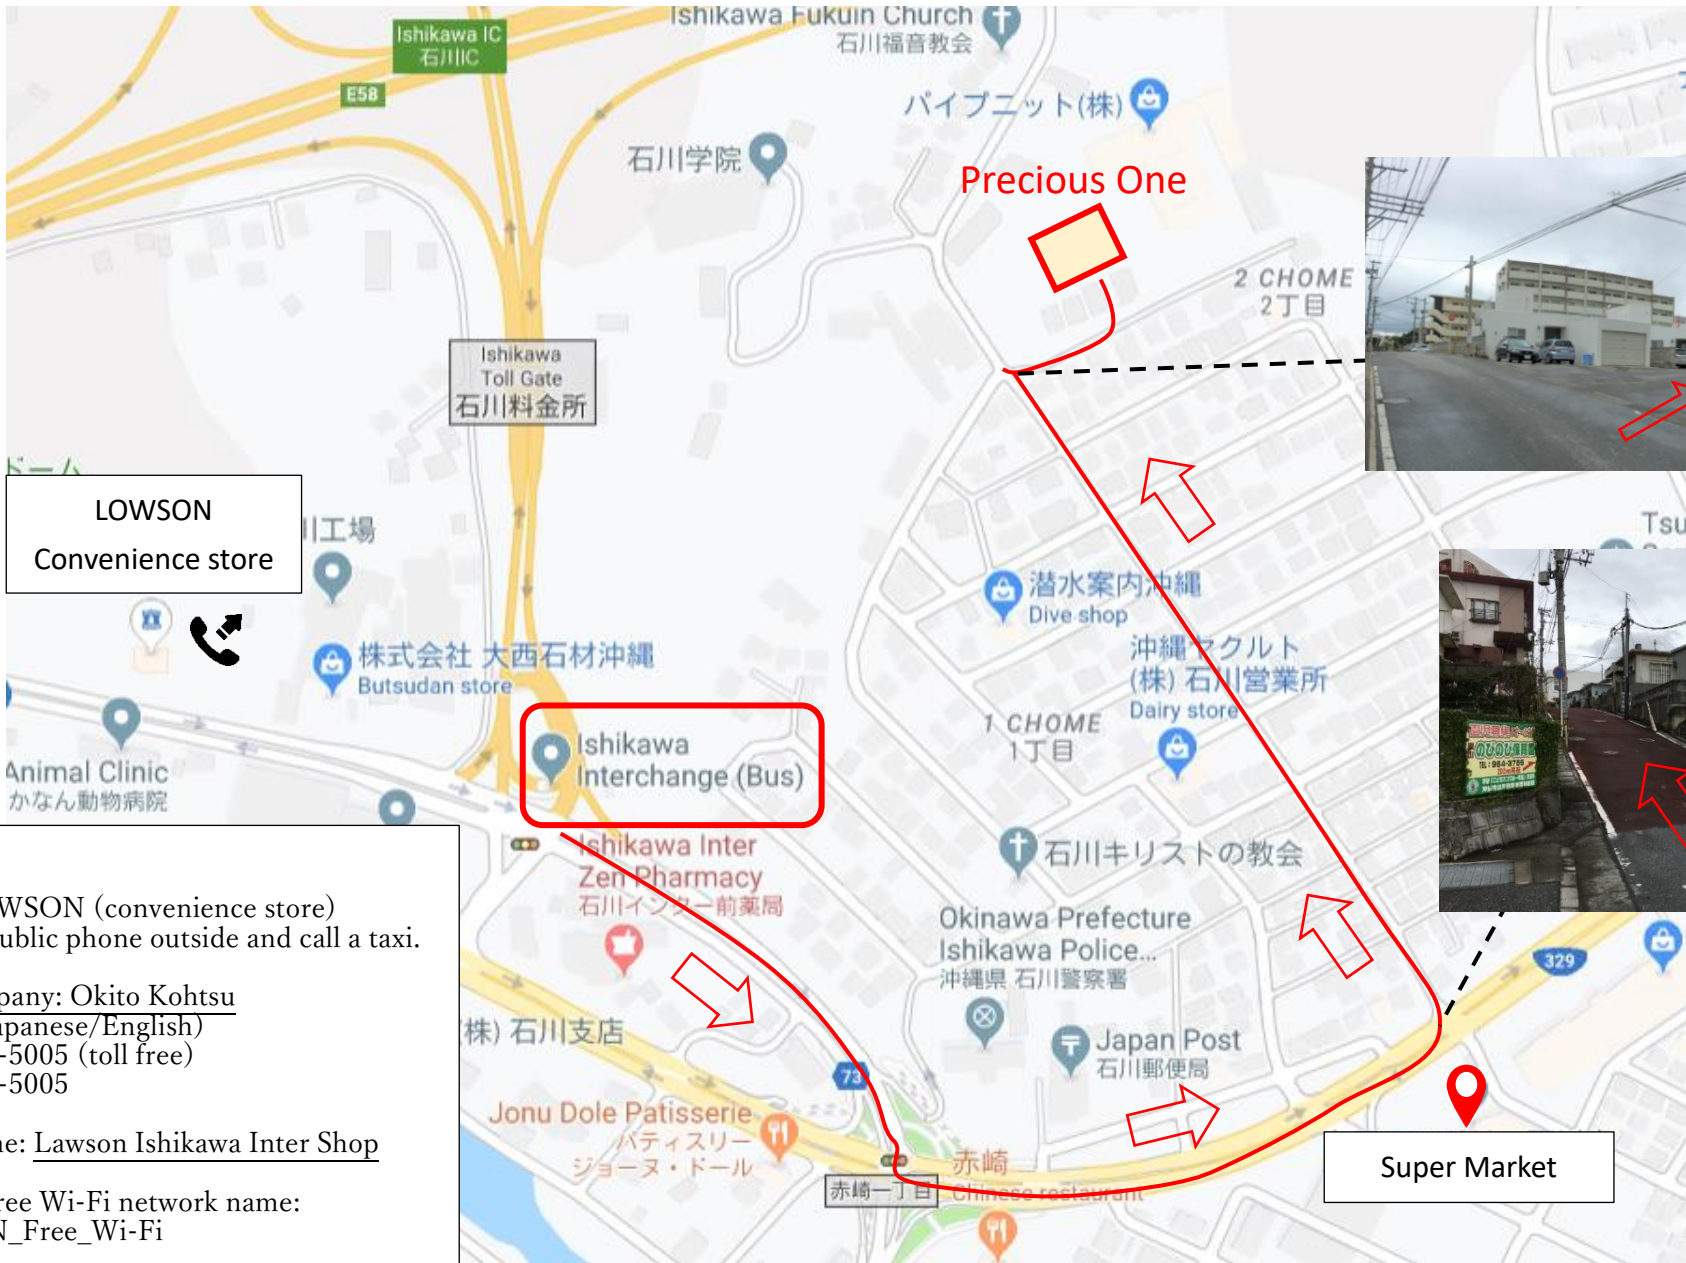

プレシャスワン

904-1101 うるま市 石川東山本町 2丁目12番52号

Precious One

2-12-52, Ishikawa Agariyama Motomachi, Uruma-shi, Okinawa, 904-1101

Need a Taxi?

1. Go to LAWSON (convenience store)
2. Use the public phone outside and call a taxi.

Taxi company: Okito Kohtsu
 Phone (Japanese/English)
 0120-21-5005 (toll free)
 098-946-5005

Shop name: Lawson Ishikawa Inter Shop

Lowson free Wi-Fi network name:
 LAWSON_Free-Wi-Fi