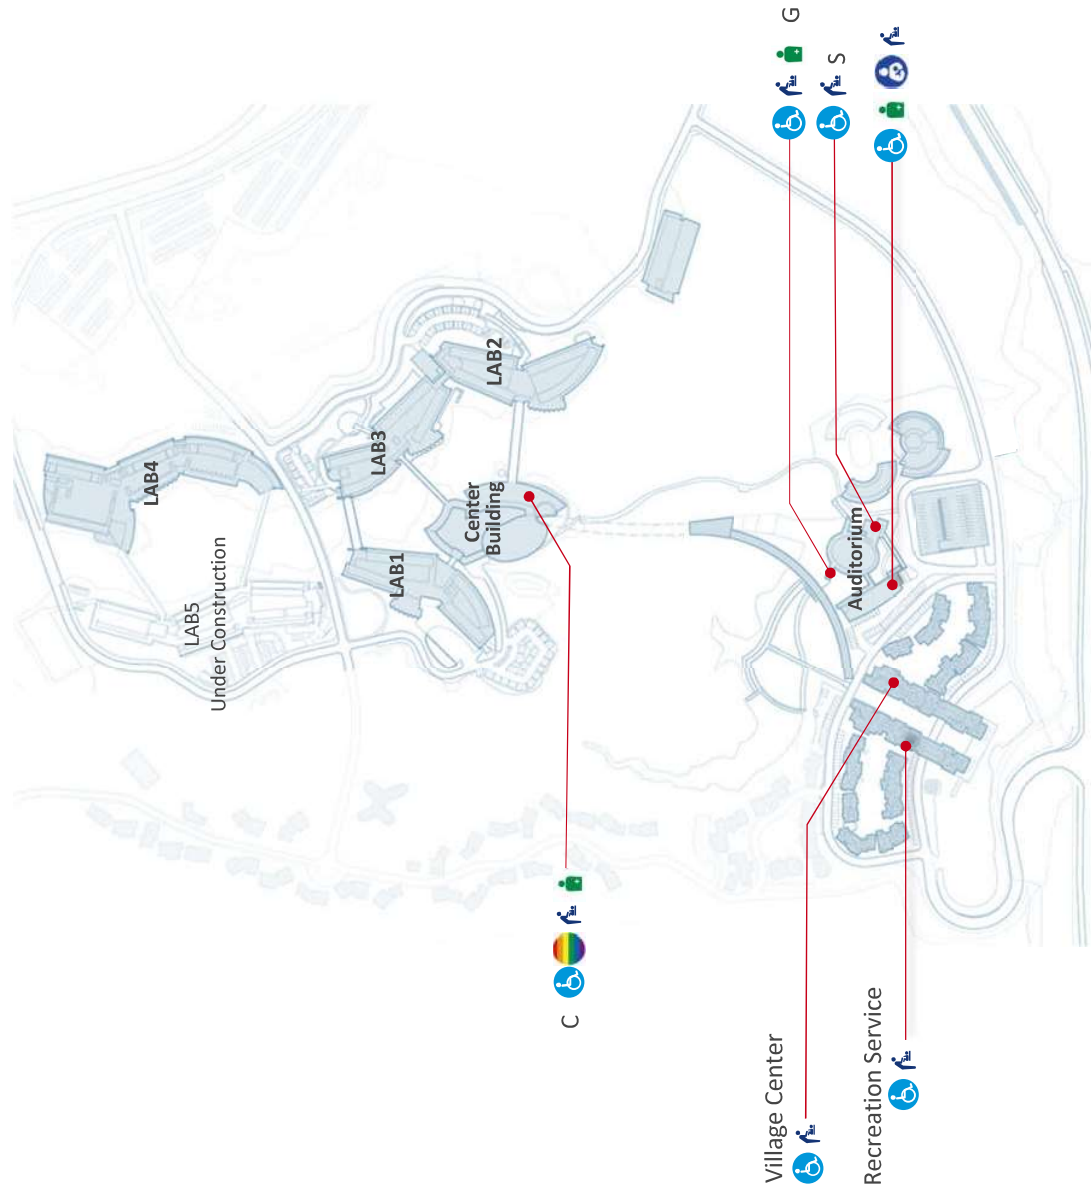

# OIST MAIN CAMPUS

Diaper Changing Station / Ostomate

FOR VISITORS

Restroom with Diaper Changing Station  
おむつ交換台のあるトイレ

CENTER BLDG : Level A  

AUDITORIUM : Level S   
: Level G   
: MEETING ROOMS 

VILLAGE CENTER :   
RECREATION SERVICE : 

Restroom with Ostomate  
オストメイトのあるトイレ

CENTER BLDG Level C    
AUDITORIUM : Level G   
: MEETING ROOMS 

AUDITORIUM MEETING ROOMS 

Diaper Changing Station

Ostomate